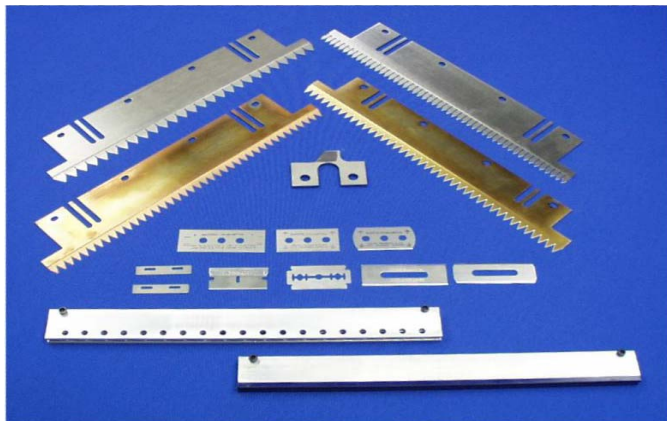

CB MANUFACTURING

A Division of CB Manufacturing and Sales, Inc.

Extruded Sheet, Film and Profiles

**Appleton ♦ Arpeco ♦ Dusenbery ♦ Cameron
Gatto ♦ Gloucester ♦ Goodman ♦ Goeble
Harris ♦ Versa**

**Most knives in stock ready for immediate shipment
Custom Made knives readily produced**

Simply the best razor slitting blades for every application. Several materials and coatings available to increase blade life. Cost effective blade solutions is our goal

Tooth and Perforating Knives

Many styles of tooth knives in stock for immediate delivery, including a full line of Gloucester bag knives and accessories. Specialty coatings and perforating patterns available