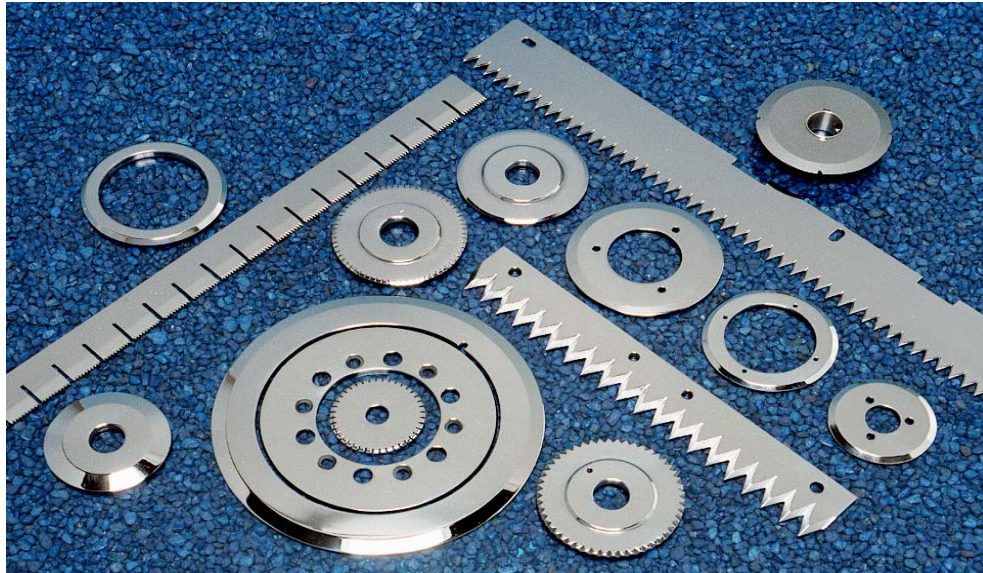

CB MANUFACTURING

A Division of CB Manufacturing and Sales, Inc.

Extruded Sheet, Film and Profiles

**Appleton ♦ Arpeco ♦ Dusenbery ♦ Cameron
Gatto ♦ Gloucester ♦ Goodman ♦ Goeble
Harris ♦ Versa**

**Most knives in stock ready for immediate shipment
Custom Made knives readily produced**

Our ability to manufacture the highest quality precision ground circular knives has earned us a reputation as an industry leader. We specialize in custom knives for maximum performance.

Razors Blades and Coil Stock